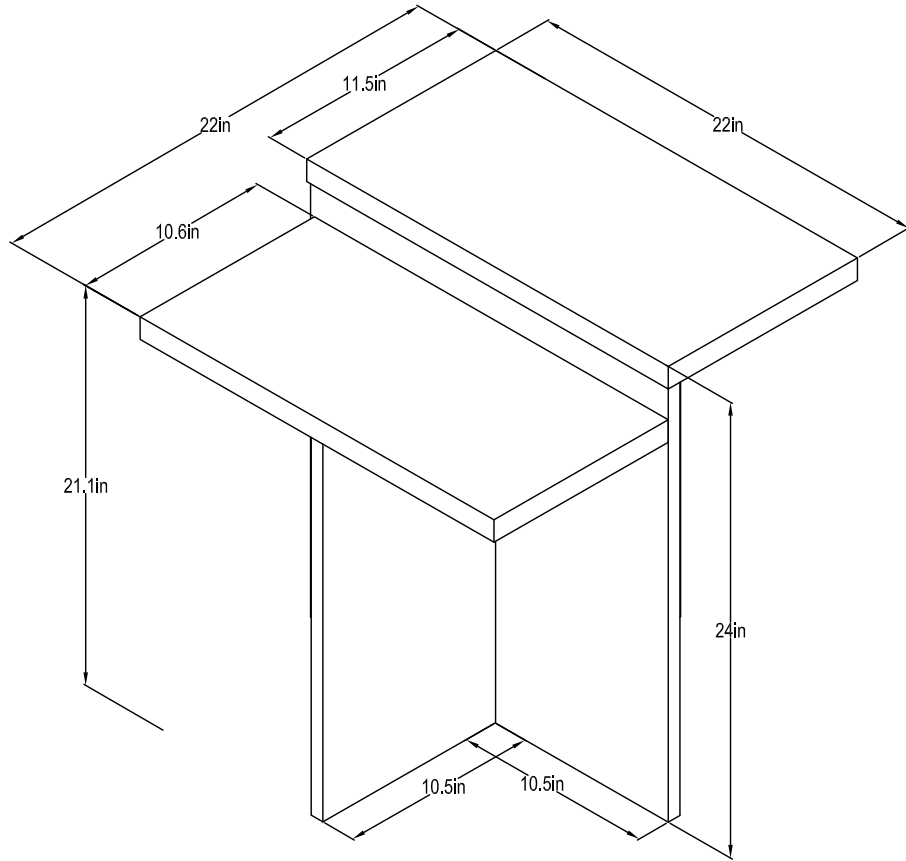

1617891COM/1617899COM/1617939COM -Accent Table

Wood Breakdown:
MDF 100%, PB 0%.
Total storage: 0 cubic feet

Overall Product Size:
22" W x 22" D x 24" H
55.8cm W x 55.8cm D x 61cm H

Maximum Weight Capacities
Unit Weight: 31lbs. (14.1kg)