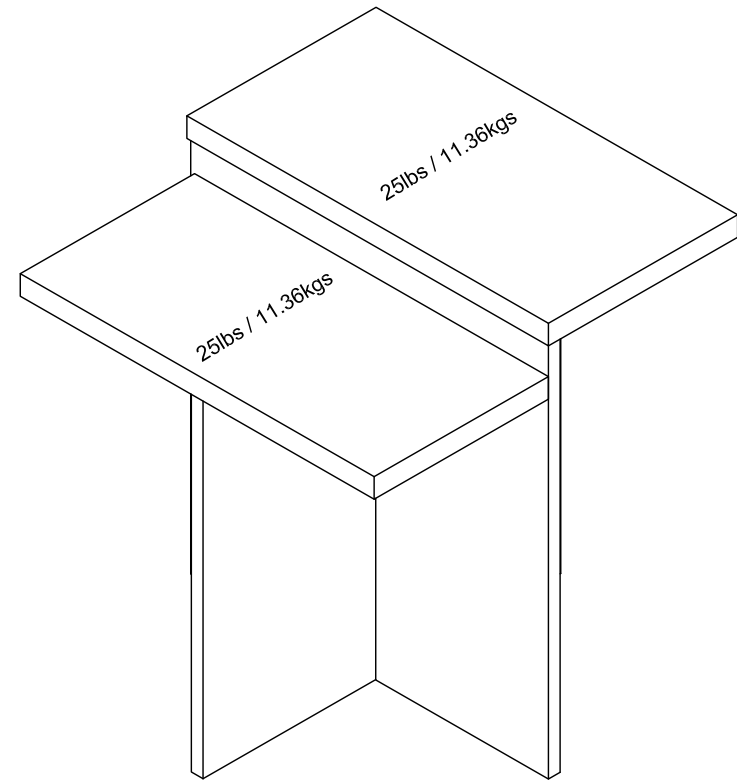

1617891COM/1617899COM/1617939COM -Accent Table

Wood Breakdown:
MDF 100%, PB 0%.
Total storage: 0 cubic feet

Overall Product Size:
22" W x 22" D x 24" H
55.8cm W x 55.8cm D x 61cm H

Maximum Weight Capacities
Unit Weight: 31lbs. (14.1kg)